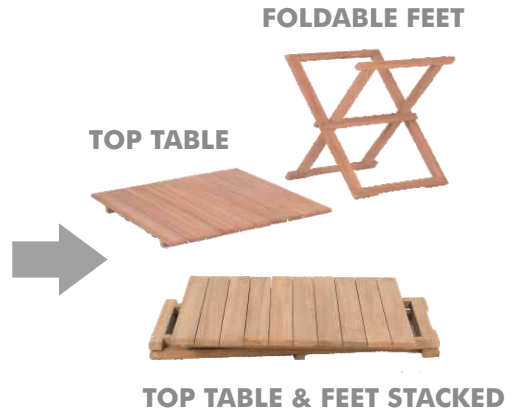

T-061 Knock Down
Henry Oval Coffee Table
W120xD60xH45 cm

T-062 Knock Down
Henry Round Coffee Table
W80xD80xH45 cm

COFFEE TABLE

MZ-041 B Foldable
Richard Square Folding
Coffee Table 70x70
W70xD70xH50 cm

MZ-042C Foldable
Richard Round Folding
Coffee Table D 80
W80xD80xH50 cm