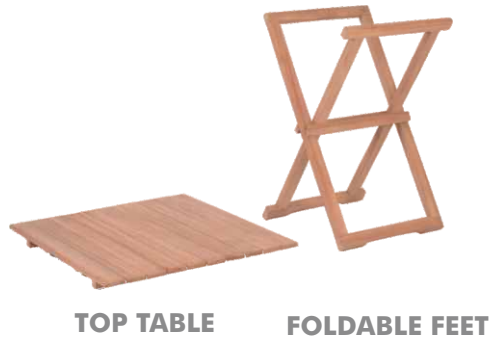

FOLDABLE TABLE

MZ-028A Foldable
Richard Square Folding Table 60x60
W60xD60xH75 cm

MZ-028B Foldable
Richard Square Folding Table 70x70
W70xD70xH75 cm

MZ-028C Foldable
Richard Square Folding Table 80x80
W80xD80xH75 cm